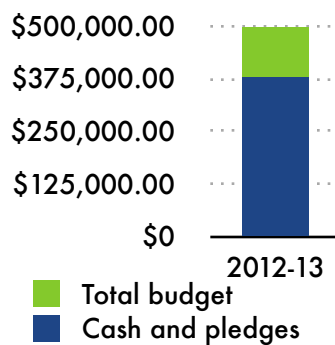

The Finances Where are we?

Thank you for all you have done for the students in Glenwood. Hope Academy could not exist without your generosity of time, donations, prayers and financial support. We are $115,000 shy of funding our budget for the year. Please consider us in your year-end giving plans.

Write checks to Glenwood Family Ministries

Memo line: Hope Academy

P.O. Box 10616

Greensboro, NC 27404

336-303-0436

email: info@hopeacademygso.org

www.hopeacademygso.org

Hope Academy is a part of

Glenwood Family Ministries, a 501(c)3 organization.

Hope Academy does not discriminate on the basis of race, color, national or ethnic origin in the admission process.