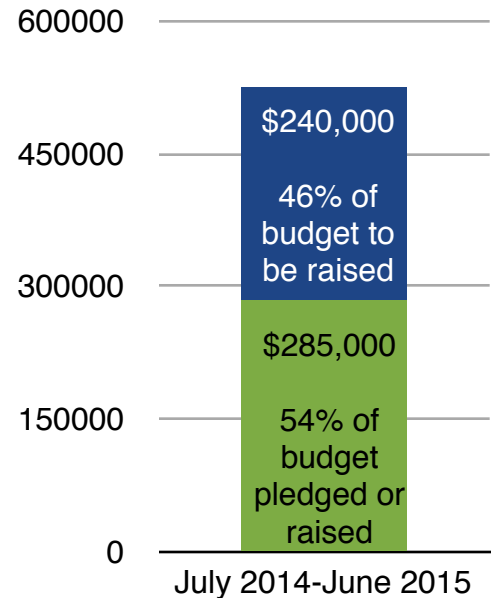

■ Amount pledged ■ Remaining budget

[Donate Online](#)
[Click here](#)

Write checks to
Glenwood Family Ministries
Memo line: Hope Academy
P.O. Box 10616
Greensboro, NC 27404

Link your Harris Teeter VIC card to Hope Academy. Our number is 2432. You can have several schools so you don't have to omit a school you now support.